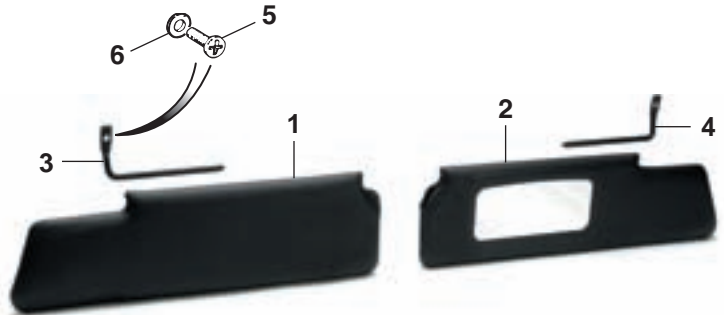

Leather and Mahogany Steering Wheels ... Sporty and Comfortable

Three Spoke Steering Wheels are specially designed and manufactured using the finest quality materials.

Every wheel is hand finished and has passed strict quality controls throughout the manufacturing process. The unique and beautiful appearance of real leather or mahogany remains a natural product with its own appeal.

The Leather Steering Wheels are 14" in diameter and come with your choice of polished or black center spokes. The Mahogany Steering Wheels are 13" in diameter and have polished center spokes.

A Triumph Logo Center Cap, included with both the black or polished center spoke styles, makes these Steering Wheels look like they were made especially for your GT6 or Spitfire. Call or go online and order today!

Made in England

PART	DESCRIPTION AND APPLICATION		REQD	LIST	SELL
Leather Steering Wheels					
15-575	STEERING WHEEL AND HUB	BLACK	GT6 66-73 (1)	249.94	199.95
15-575	STEERING WHEEL AND HUB	BLACK	SPITFIRE 62-77 (1)	249.94	199.95
15-585	STEERING WHEEL AND HUB	POLISH	GT6 66-73 (1)	249.94	199.95
15-585	STEERING WHEEL AND HUB	POLISH	SPITFIRE 62-77 (1)	249.94	199.95

PART	DESCRIPTION AND APPLICATION		REQD	LIST	SELL
Mahogany Steering Wheels					
15-752	STEERING WHEEL&HUB-POLISH	GT6 SPITFIRE	62-77 (1)	249.94	199.95

Sun Visors

GT6 MK3 1971-73
Spitfire MK4 & 1500 1971-80

PART	ILL#	DESCRIPTION AND APPLICATION		REQD	LIST	SELL
9-8298	(1)	SUN VISOR-LH	GT6 SPITFIRE 71-80	(1)	31.19	24.95
9-8297	(2)	SUN VISOR-RH W/MIRROR	GT6 SPITFIRE 71-80	(1)	24.94	19.95
0-358	(3)	SUN VISOR BRACKET-LH	GT6 SPITFIRE 71-80	(2)	8.69	6.95
0-359	(4)	SUN VISOR BRACKET-RH	GT6 SPITFIRE 71-80	(2)	8.69	6.95
12-2144	(5)	SCREW-BRACKET	GT6 SPITFIRE 71-80	(4)	.56	.45
12-2186	(6)	WASHER	GT6 SPITFIRE 71-80	(4)	.31	.25