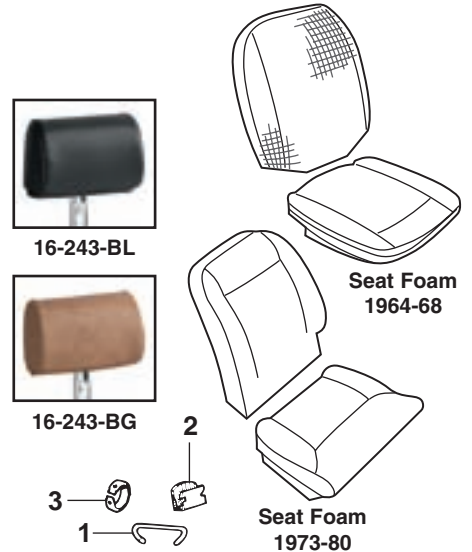

PART	ILL#	DESCRIPTION AND APPLICATION	REQD	LIST	SELL
Spitfire 1500 1977-80					
9-9600-BL	SEAT KIT-BLACK	1500 SPITFIRE 77-80	(1)	574.94	459.95
9-9659-BL	SEAT KIT-HOUNDSTOOTH-BLACK	SPITFIRE 77-80	(1)	499.94	399.95
9-9659-BG	SEAT KIT-HOUNDSTOOTH-BEIGE	SPITFIRE 77-80	(1)	499.94	399.95
16-244-BL	HEADREST ASSEMBLY-BLACK	1500 SPITFIRE 77-80	(2)	99.94	79.95
16-243-BG	HEADREST ASSEMBLY-BEIGE	1500 SPITFIRE 77-80	(2)	99.94	79.95
Seat Foams					
16-215	SEAT BACK-HORSE HAIR	SPITFIRE 64-68	(2)	43.69	34.95
16-219	SEAT FOAM-BOTTOM	SPITFIRE 64-68	(2)	93.69	74.95
12-1188	HOOK	GT6 68-70 SPITFIRE 69-70	(8)	.69	.55
12-510	HOOK	GT6 68-70 SPITFIRE 69-70	(8)	.44	.35
16-222	SEAT FOAM-BACK	GT6 73 SPITFIRE 73-76	(2)	93.69	74.95
16-223	SEAT FOAM-BACK	SPITFIRE 77-80	(2)	93.69	74.95
16-220	SEAT FOAM-BOTTOM-LH	GT6 73 SPITFIRE 73-80	(1)	99.94	79.95
16-221	SEAT FOAM-BOTTOM-RH	GT6 73 SPITFIRE 73-80	(1)	99.94	79.95
Seat Hardware					
14-379	(1) HOG RING	MK1 2 SPITFIRE 62-67(76)		.44	.35
14-495	(2) U-CLIP	MK1 2 SPITFIRE 62-67(16)		1.19	.95
14-379	(1) HOG RING	MK 3 SPITFIRE 67-68(50)		.44	.35
14-495	(2) U-CLIP	MK 3 SPITFIRE 67-68(28)		1.19	.95
14-495	(2) U-CLIP	GT6 66-70 SPITFIRE 69-70(62)		1.19	.95
12-517	(3) TUBULAR CLIP	GT6 66-70 SPITFIRE 69-70(18)		1.19	.95
14-379	(1) HOG RING	GT6 71-73 SPITFIRE 71-80(64)		.44	.35
14-495	(2) U-CLIP	GT6 71-73 SPITFIRE 71-80(16)		1.19	.95
12-517	(3) TUBULAR CLIP	GT6 71-73 SPITFIRE 71-80(14)		1.19	.95

Spitfire Houndstooth Seat Kit ... Originality and Style at Its Best

Designed just like the original seat kit that was equipped on the Spitfire 1500, 1977-1980.

This seat kit is made from the finest upholstery vinyl available, with a simple and easy-to-install design that is patterned and stitched similar to the original. One kit does both seats. Headrests are included.

Remove the seats from the car and extract all clips and hardware. New seat hardware is not included. See above. Using a utility knife or scissors remove your old seat covers. Slide the new seat covers over the seat foams. Make sure all of the wrinkles are pulled out. Replace the newly recovered seats.

- Tools Required: Flathead and phillips screwdrivers, rubber mallet, scissors or utility knife and a pencil.

PART	DESCRIPTION AND APPLICATION	REQD	LIST	SELL
9-9659-BL	HOUNDSTOOTH SEAT KIT - BLACK SPITFIRE 77-80	(1)	499.94	399.95
9-9659-BG	HOUNDSTOOTH SEAT KIT - BEIGE SPITFIRE 77-80	(1)	499.94	399.95