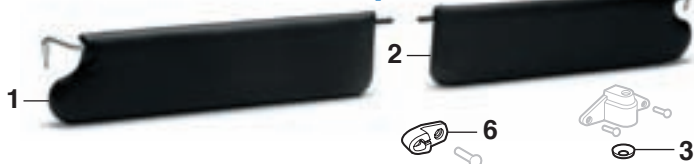

Sun Visors and Components

Sun Visors shield your vision from the sun's glaring rays. Add safety to your interior with new Sun Visors.

PART	ILL#	DESCRIPTION AND APPLICATION	REQD	LIST	SELL
9-9348	(1)	SUN VISOR-LH -201652	SPR/MID 64-78 (1)	23.69	18.95
9-9349	(2)	SUN VISOR-RH -201652	SPR/MID 64-78 (1)	23.69	18.95
16-072		SUN VISOR-LH 201653-	SPR/MID 78-79 (1)	18.69	14.95
16-073		SUN VISOR-RH 201653-	SPR/MID 78-79 (1)	18.69	14.95
12-192	(3)	WASHER-CLIP	SPR/MID 64-79 (2)	.56	.45
12-4367	(4)	WASHER-SPRING	SPR/MID 64-79 (2)	.69	.55
12-360	(5)	NUT	SPR/MID 64-79 (2)	.56	.45
0-165	(6)	CLIP BRACKET	SPR/MID 64-79 (2)	4.94	3.95