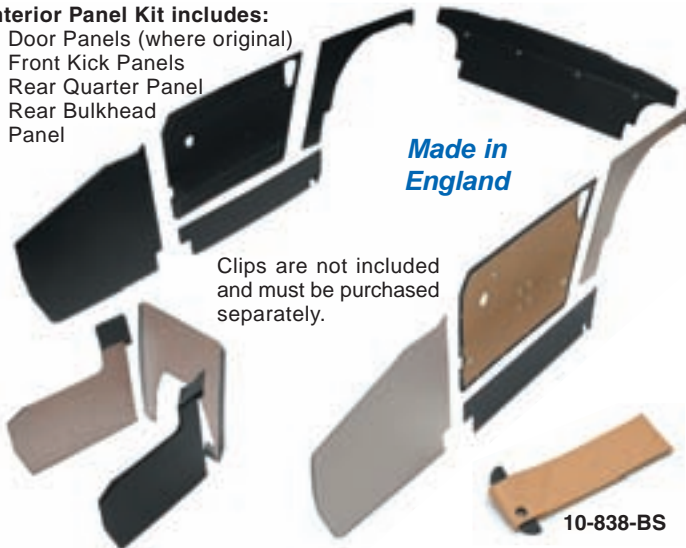

Interior Panel Kits Install Easily and Give Your Car Its Original Showroom Look

Interior Panel Kit includes:

- Door Panels (where original)
- Front Kick Panels
- Rear Quarter Panel
- Rear Bulkhead Panel

The vinyls are already bonded to long-lasting back boards. Patterns follow the original styling to give you an authentic look. Installation is straight forward, you remove door cranks, bezels etc., then remove the trim screws holding the panels. The new panels in the kit are designed to fit right into place.

Suffix Interior Panel Kit Color Codes

- -BL Black With Black Piping
- -BW Black With White Piping
- -LL Blue
- -LW Blue With White Piping
- -NV Navy Blue
- -AL Autumn Leaf
- -RD Red Without Piping
- -RW Red With White Piping
- -BG Beige
- -BS Biscuit

Interior Panel Kits may vary in appearance from illustration depending on your car's model. Please include chassis ID number on all interior orders.

Reviving your Sprite or Midget to its original showroom appearance is easy with our British-Leyland styled Interior Panel Kits.