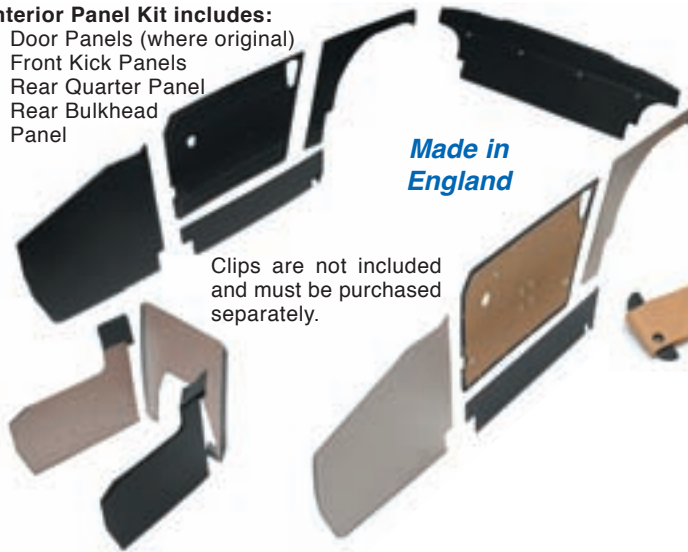

Interior Panel Kits Install Easily and Give Your Car Its Original Showroom Look

Interior Panel Kit includes:

- Door Panels (where original)
- Front Kick Panels
- Rear Quarter Panel
- Rear Bulkhead Panel

The vinyls are already bonded to long-lasting back boards. Patterns follow the original styling to give you an authentic look. Installation is straight forward, you remove door cranks, bezels etc., then remove the trim screws holding the panels. The new panels in the kit are designed to fit right into place.

Black Autumn Leaf Beige Biscuit Blue Navy Blue Red

Suffix Interior Panel Kit Color Codes

- -BL Black With Black Piping
- -BW Black With White Piping
- -LL Blue
- -LW Blue With White Piping
- -NV Navy Blue
- -AL Autumn Leaf
- -RD Red Without Piping
- -RW Red With White Piping
- -BG Beige
- -BS Biscuit

10-838-BS

Interior Panel Kits may vary in appearance from illustration depending on your car's model. Please include chassis ID number on all interior orders.

Reviving your Sprite or Midget to its original showroom appearance is easy with our British-Leyland styled Interior Panel Kits.