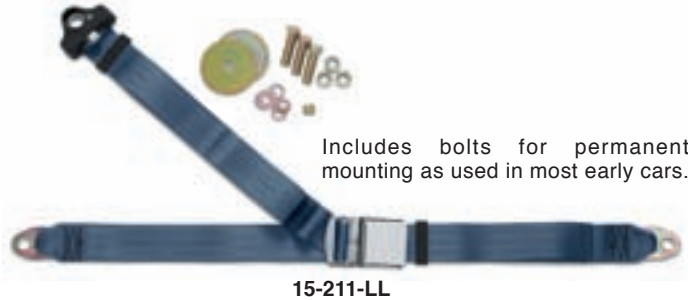

3 Point Lap/Shoulder Seat Belt

Includes bolts for permanent mounting as used in most early cars.

PART	DESCRIPTION AND APPLICATION	REQD	LIST	SELL
15-211-BL	3 POINT SEAT BELT BLACK 948 1098 1275 58-72	(2)	49.94	39.95
15-211-LL	3 POINT SEAT BELT BLUE 948 1098 1275 58-72	(2)	49.94	39.95
15-211-BN	3 POINT SEAT BELT BROWN 948 1098 1275 58-72	(2)	49.94	39.95
15-211-RD	3 POINT SEAT BELT RED 948 1098 1275 58-72	(2)	49.94	39.95