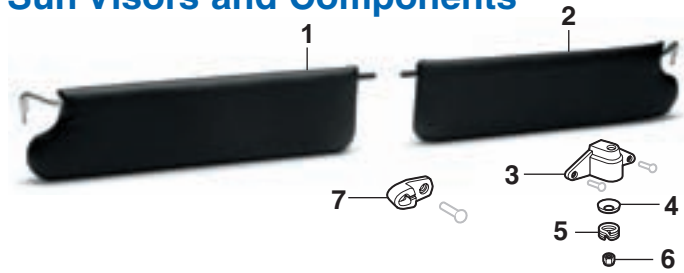

Sun Visors and Components

Sun Visors shield your vision from the sun's glaring rays. Add safety to your interior with new Sun Visors.

PART	ILL#	DESCRIPTION AND APPLICATION	REQD	LIST	SELL
9-9348	(1)	SUN VISOR-LH -201652 SPR/MID 64-78 (1)	(1)	23.69	18.95
9-9349	(2)	SUN VISOR-RH -201652 SPR/MID 64-78 (1)	(1)	23.69	18.95
16-072		SUN VISOR-LH 201653- SPR/MID 78-79 (1)	(1)	18.69	14.95
16-073		SUN VISOR-RH 201653- SPR/MID 78-79 (1)	(1)	18.69	14.95
12-195	(3)	PIVOT BRACKET -201652 SPR/MID 64-78 (2)	(2)	13.69	10.95
12-195		PIVOT BRACKET 201653- SPR/MID 78-79 (2)	(2)	13.69	10.95
12-192	(4)	WASHER-CLIP SPR/MID 64-79 (2)	(2)	.56	.45
12-4367	(5)	WASHER-SPRING SPR/MID 64-79 (2)	(2)	.69	.55
12-360	(6)	NUT SPR/MID 64-79 (2)	(2)	.94	.75
0-165	(7)	CLIP BRACKET SPR/MID 64-79 (2)	(2)	4.94	3.95